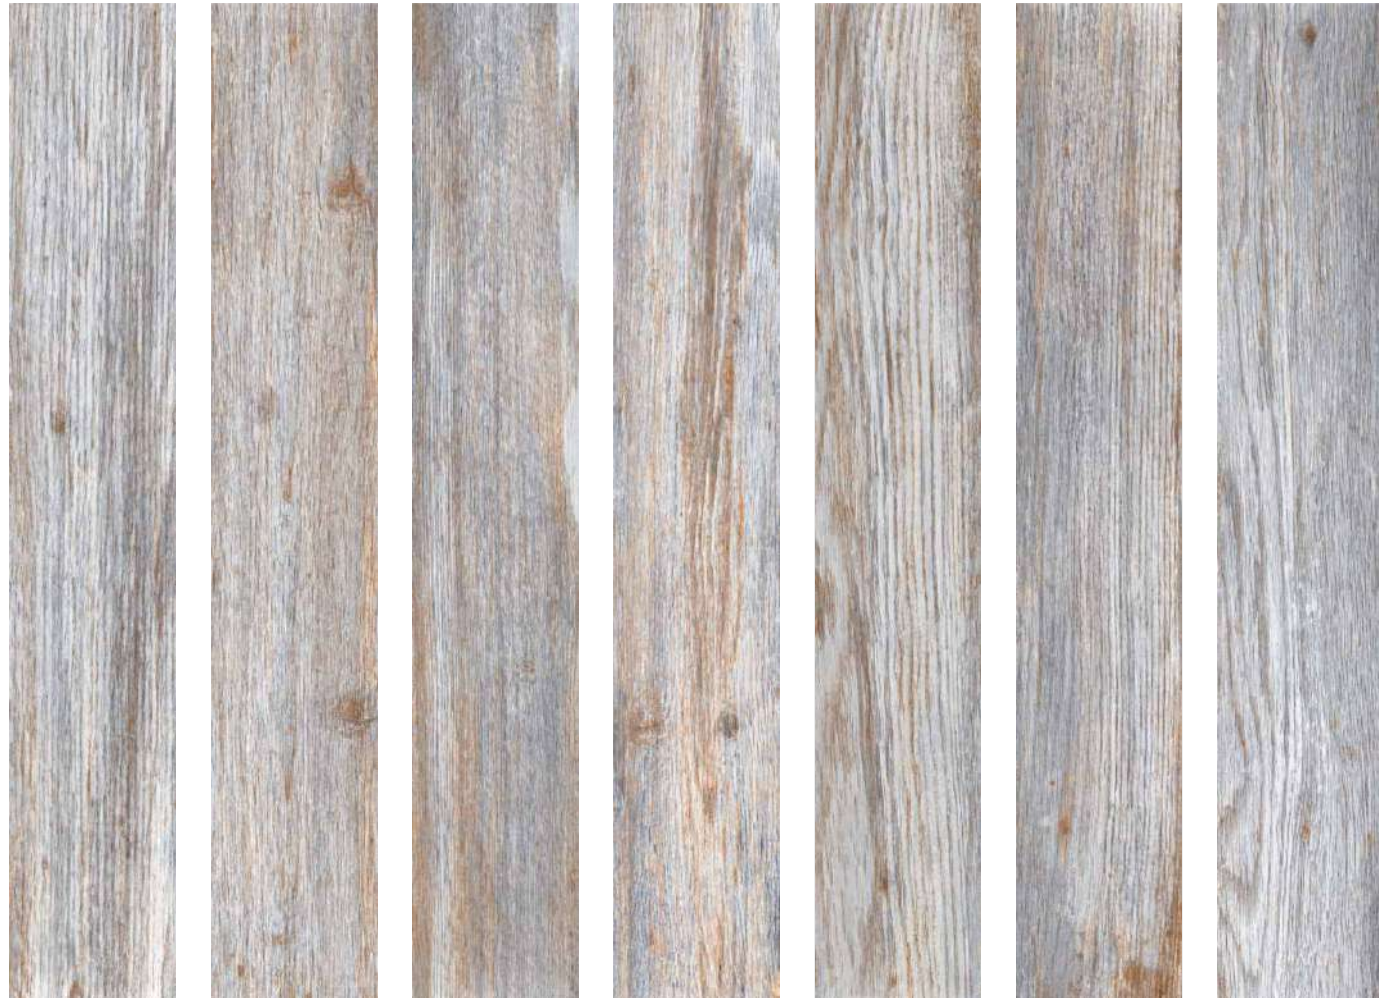

★ Random-7

ECO-
ELEGANCE IN
EVERY GRAIN.

Fleek Wood Lapis

FOR EVERY
LEAF, A
PROMISE
KEPT.

GLARE
COLLECTION

Fleek Wood Solid

Size : 200x1200mm | Surface : Carving

Slip Resistance