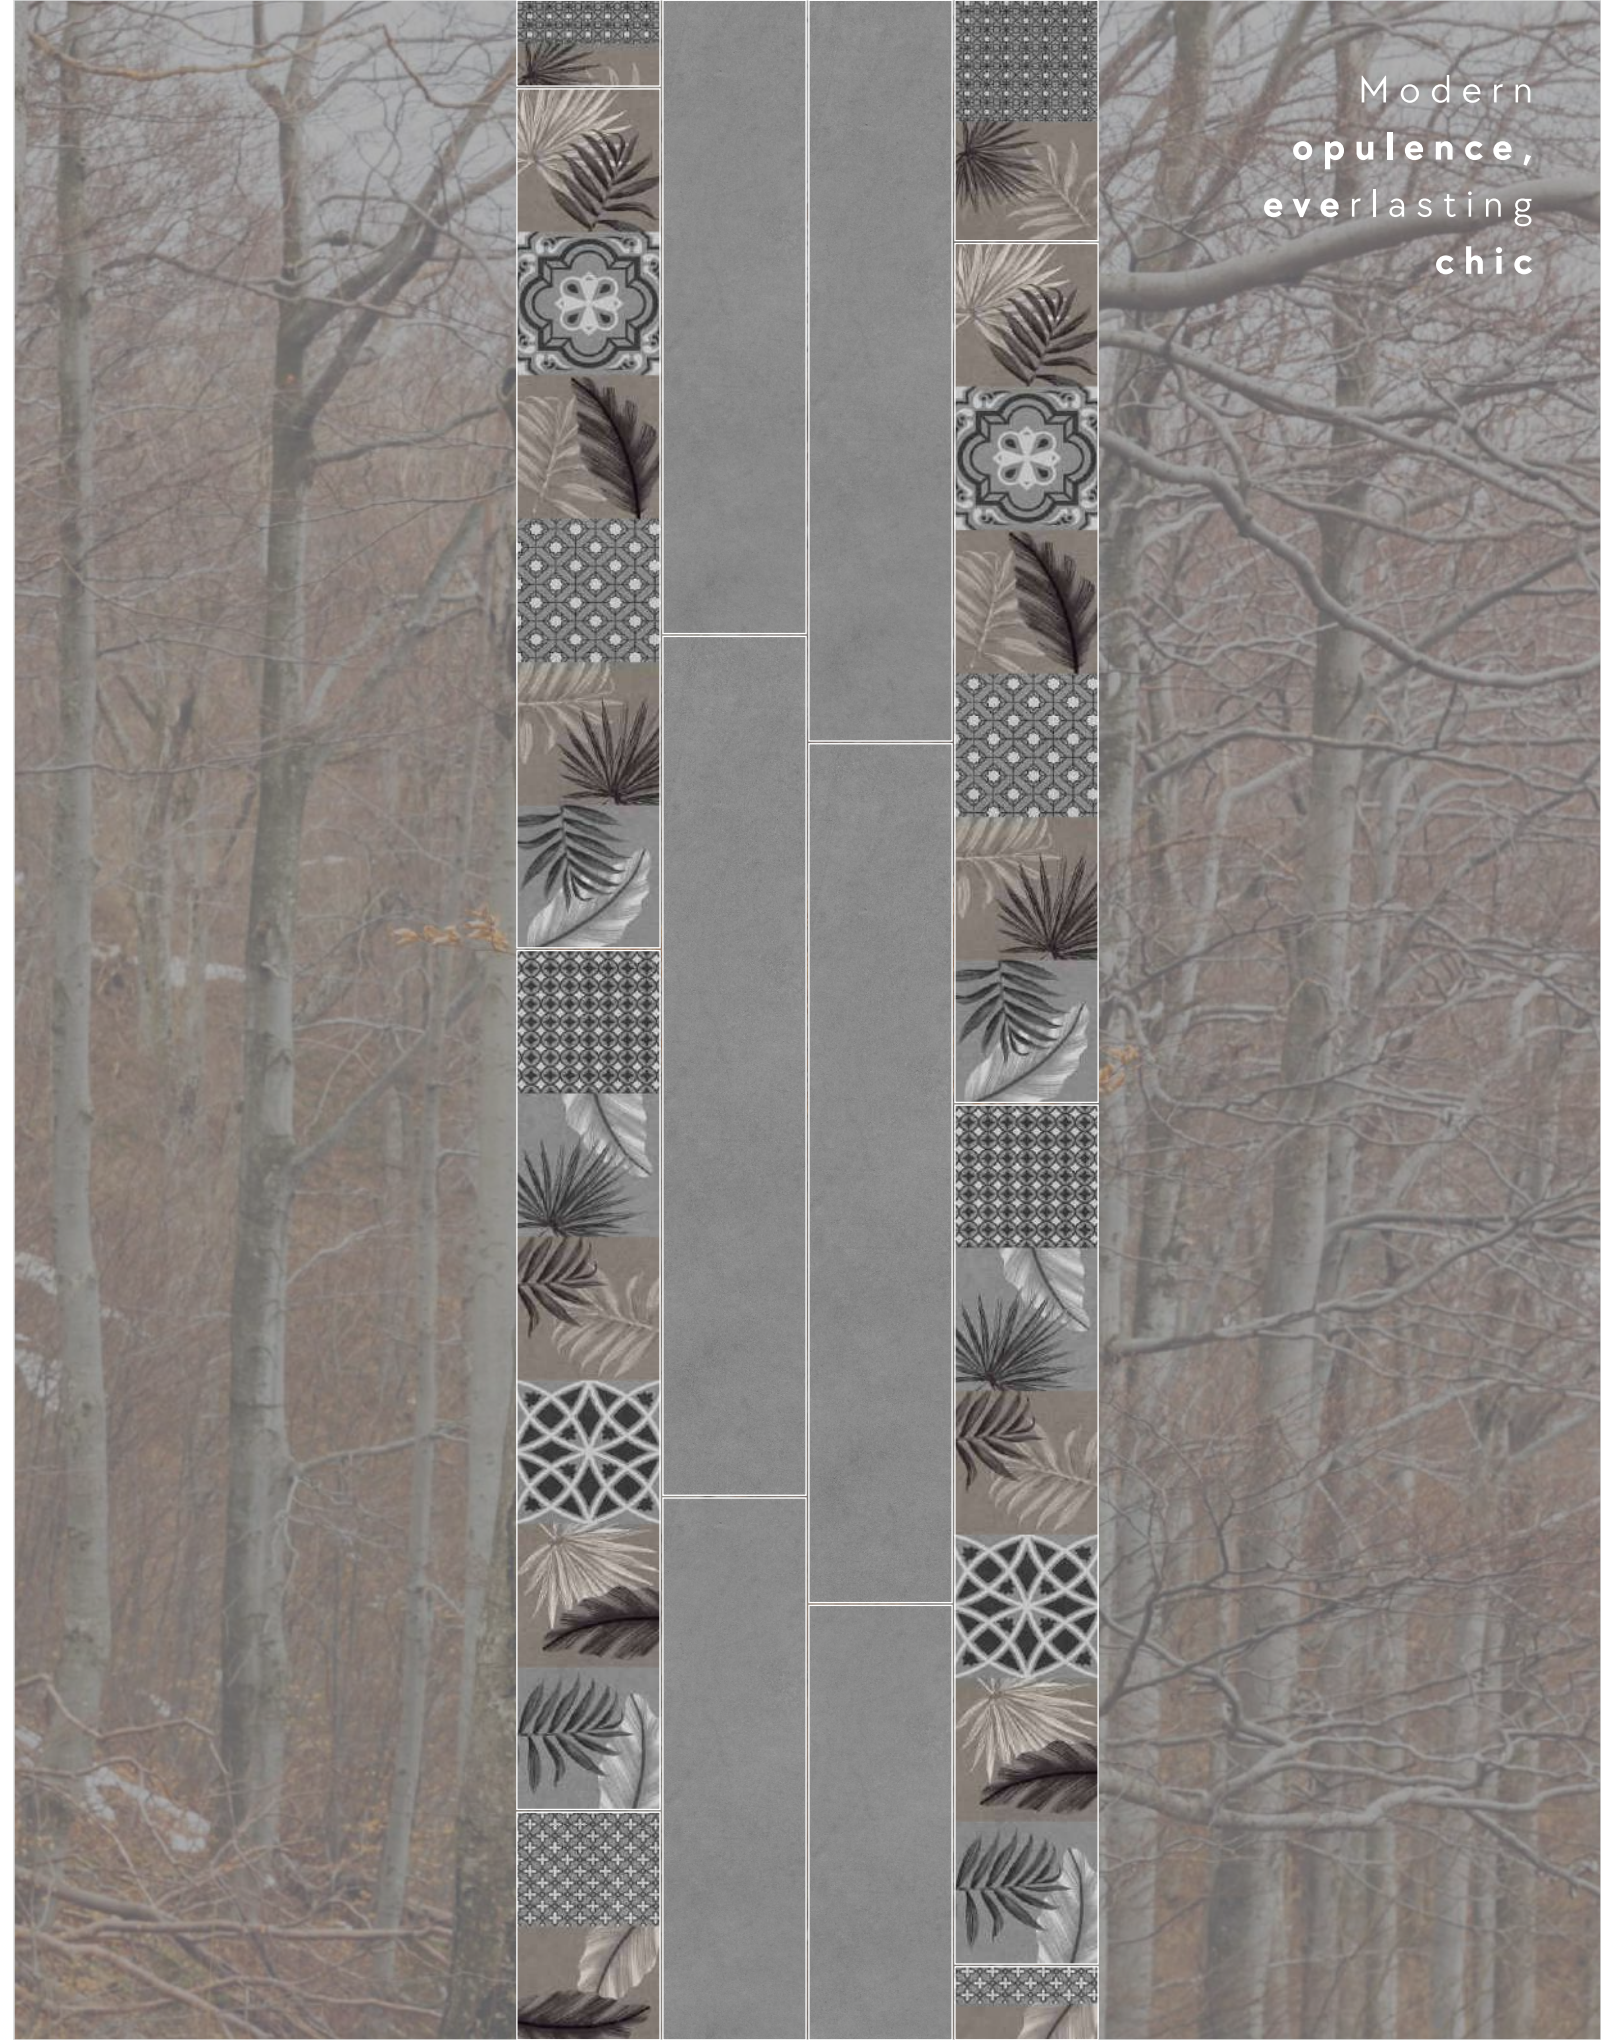

DECORE

BASE

Moroccan Base & Decore

Size : 200x1200mm | Surface : Natural

Slip Resistance

Slight Variation

★ Random-4

Modern
opulence,
everlasting
chic