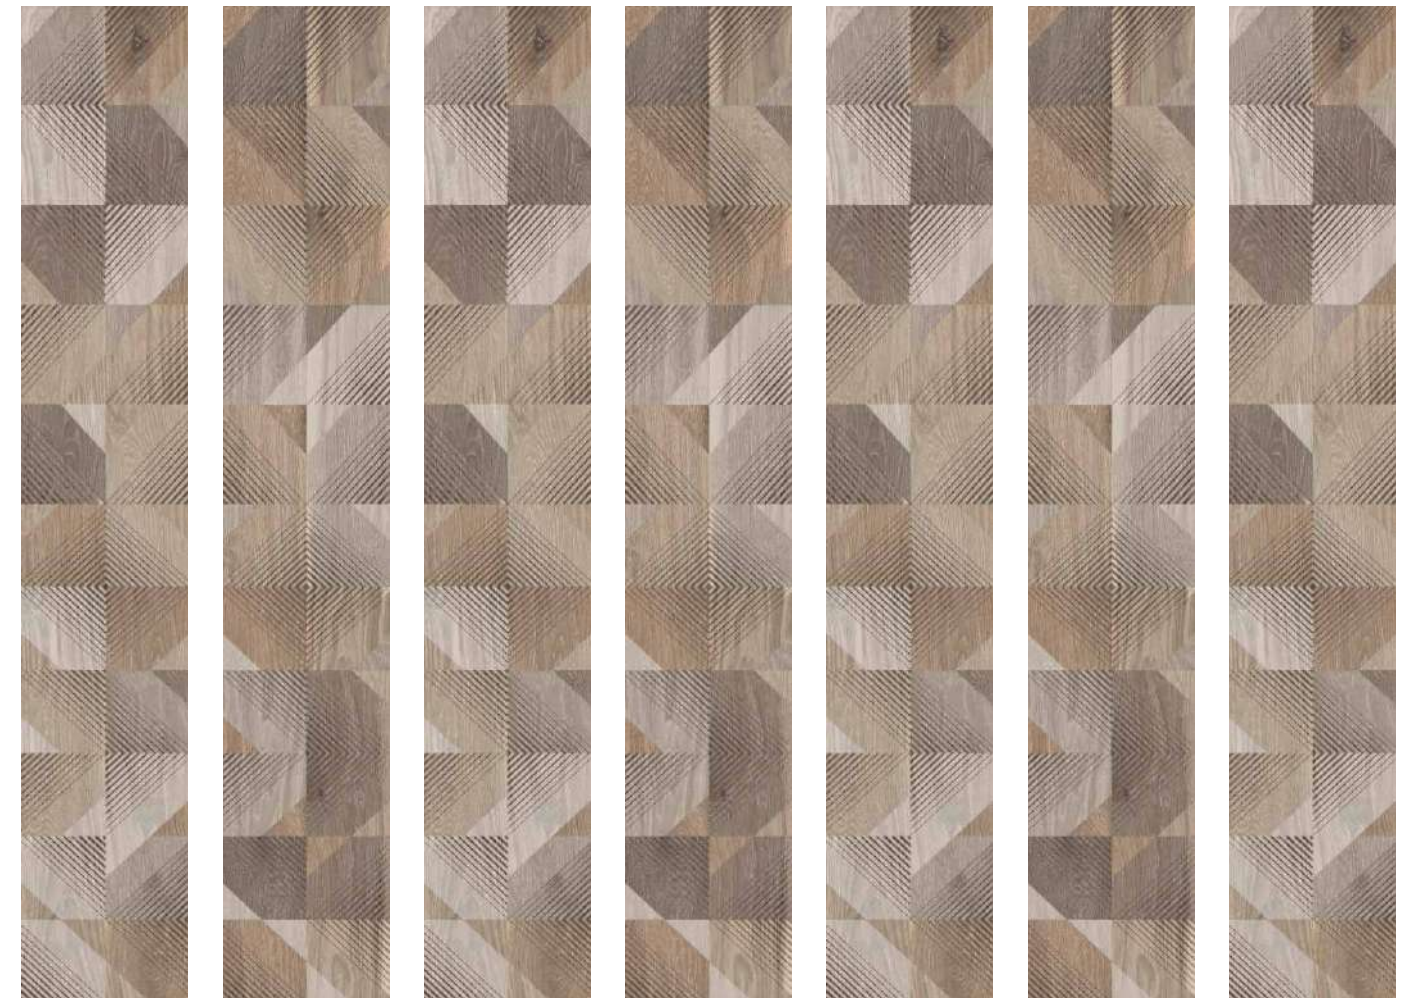

ARTISTIC
EXPRESSION
MODERN
FLAIR.

GLARE
COLLECTION

Polar Wood Decore

Size : 200x1200mm | Surface : Natural

Slip Resistance

Slight Variation

★ Random-2

Polar Wood Decore